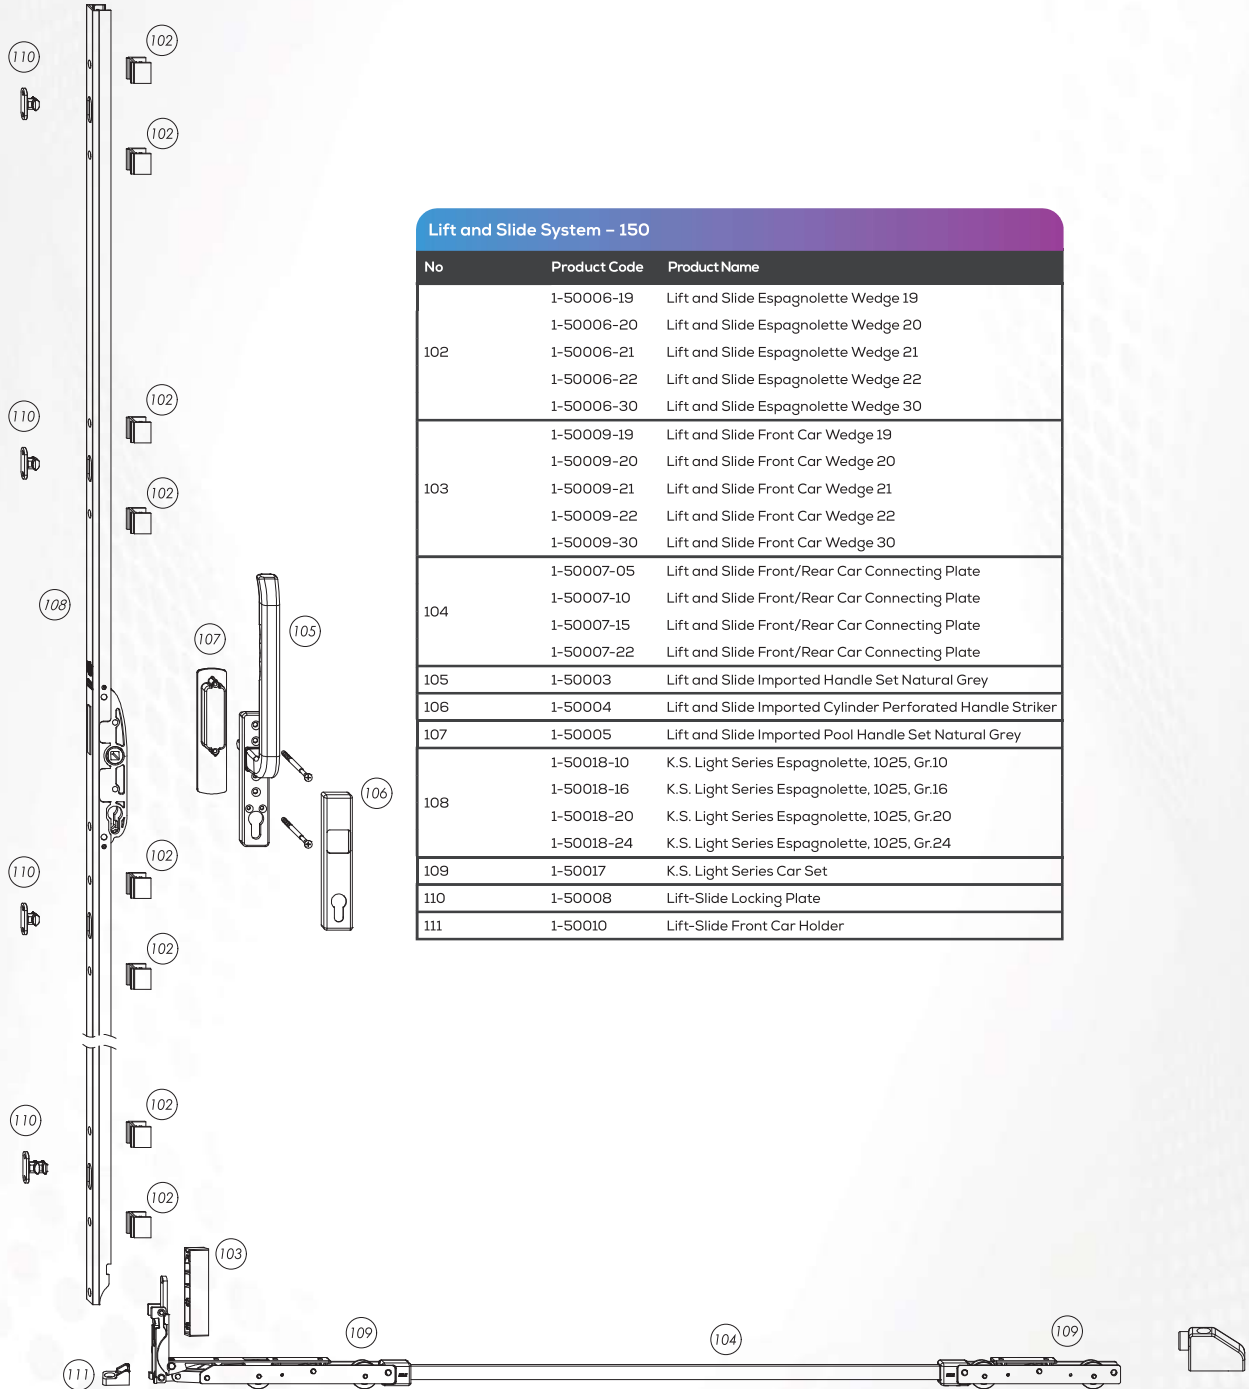

Lift and Slide System - 150

Lift and Slide System - 150

No	Product Code	Product Name
	1-50006-19	Lift and Slide Espagnolette Wedge 19
	1-50006-20	Lift and Slide Espagnolette Wedge 20
102	1-50006-21	Lift and Slide Espagnolette Wedge 21
	1-50006-22	Lift and Slide Espagnolette Wedge 22
	1-50006-30	Lift and Slide Espagnolette Wedge 30
	1-50009-19	Lift and Slide Front Car Wedge 19
	1-50009-20	Lift and Slide Front Car Wedge 20
103	1-50009-21	Lift and Slide Front Car Wedge 21
	1-50009-22	Lift and Slide Front Car Wedge 22
	1-50009-30	Lift and Slide Front Car Wedge 30
	1-50007-05	Lift and Slide Front/Rear Car Connecting Plate
	1-50007-10	Lift and Slide Front/Rear Car Connecting Plate
104	1-50007-15	Lift and Slide Front/Rear Car Connecting Plate
	1-50007-22	Lift and Slide Front/Rear Car Connecting Plate
105	1-50003	Lift and Slide Imported Handle Set Natural Grey
106	1-50004	Lift and Slide Imported Cylinder Perforated Handle Striker
107	1-50005	Lift and Slide Imported Pool Handle Set Natural Grey
	1-50018-10	K.S. Light Series Espagnolette, 1025, Gr.10
	1-50018-16	K.S. Light Series Espagnolette, 1025, Gr.16
108	1-50018-20	K.S. Light Series Espagnolette, 1025, Gr.20
	1-50018-24	K.S. Light Series Espagnolette, 1025, Gr.24
109	1-50017	K.S. Light Series Car Set
110	1-50008	Lift-Slide Locking Plate
111	1-50010	Lift-Slide Front Car Holder

Lift and Slide System – 150 Assembly Instruction